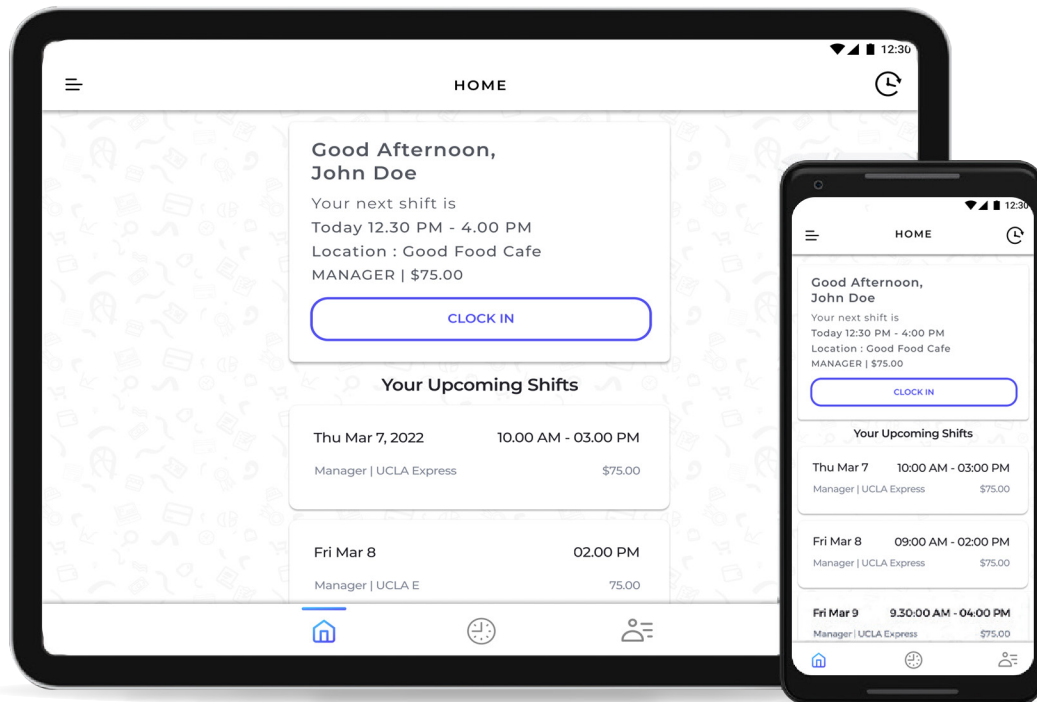

WORKFORCE MANAGEMENT

Workforce Management platform tracks employees, time, attendance and payroll. Features include in-app attendance management, auto break notifications, payroll summary, schedule swapping, leave application, employee management and more.

Time Tracking Alerts

Payroll

GPS Tracking

Scheduling

Employee Management

Break Notifications

FEATURES

GPS TRACKING

Reduce costly payroll mistakes with a smartphone app with ability to clock in, clock out, send notifications when breaks are taken, show a payroll summary, let employees swap schedules, apply for leave and more. GPS enabled for accurate location based tracking.

WORKS WITH

POINT OF SALE

REPORTING AND ANALYTICS

KITCHEN DISPLAY SYSTEM

POINT OF PURCHASE

SELF SERVICE KIOSK

OrderOS

TABLESIDE ORDER AND PAY