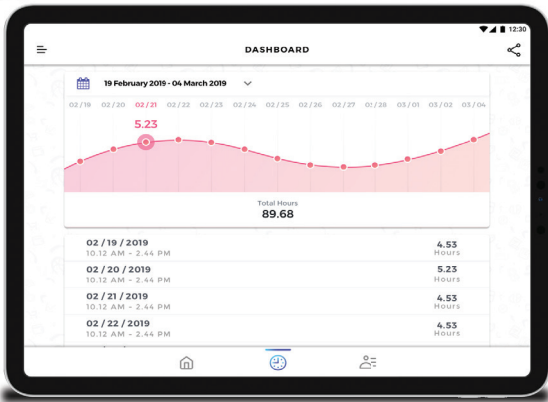

WORKFORCE MANAGEMENT

Workforce Management platform tracks employees, time, attendance and payroll. Features include in-app attendance management, auto break notifications, payroll summary, schedule swapping, leave application, employee management and more.

Time Tracking Alerts

Payroll

GPS Tracking

Scheduling

Employee Management

Break Notifications

FEATURES

GPS TRACKING

Reduce costly payroll mistakes with a smartphone app with ability to clock in, clock out, send notifications when breaks are taken, show a payroll summary, let employees swap schedules, apply for leave and more. GPS enabled for accurate location based tracking.

TIME TRACKING ALERTS

View clock-in and clock-out data for employees as it happens. Get notifications for when employees do not take mandatory breaks, work overtime or do not clock-out at the end of their shift.