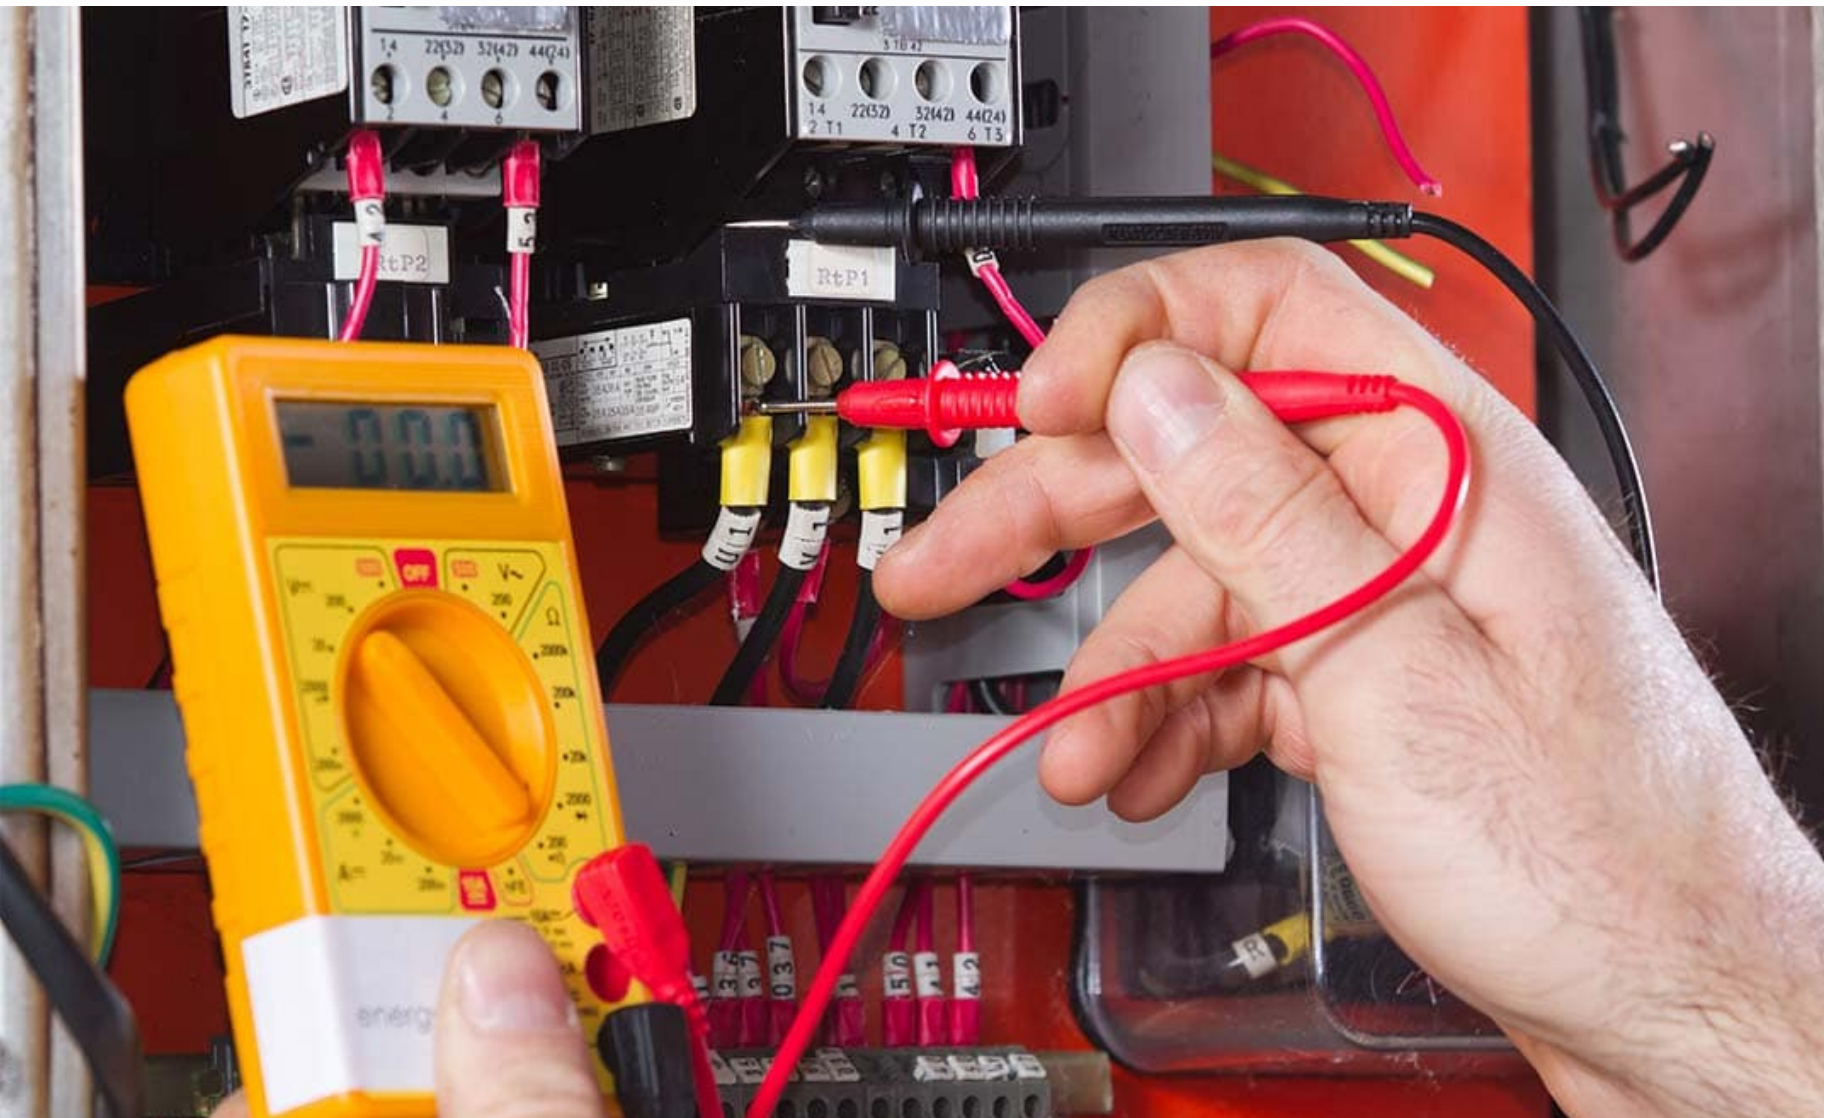

ABOUT THE IELECTRICAL TEAM

We offer a lot more than the most electrical companies Adelaide. iElectrical was founded by Matt Downie in 2016 to bring a level of service that didn't exist in the industry. While the technical aspect of our work is important, we pride ourselves on excellent customer service and ongoing support. We understand that it's incredibly frustrating when electrical systems are performing the way they should. So, we completely eliminate that stress by explaining the issue, addressing it, and providing reassurance. This approach stems from our family values, because we've found that communication is the key to success both internally and externally. We can also credit our team's quick diagnostic and problem-solving abilities, which are vital to the trade. All members of our team are fully qualified, and we're continually upgrading our resources and methods to provide efficient service. Forget about the other electrical companies Adelaide, call [(08) 8120 0978](tel:0881200978) !