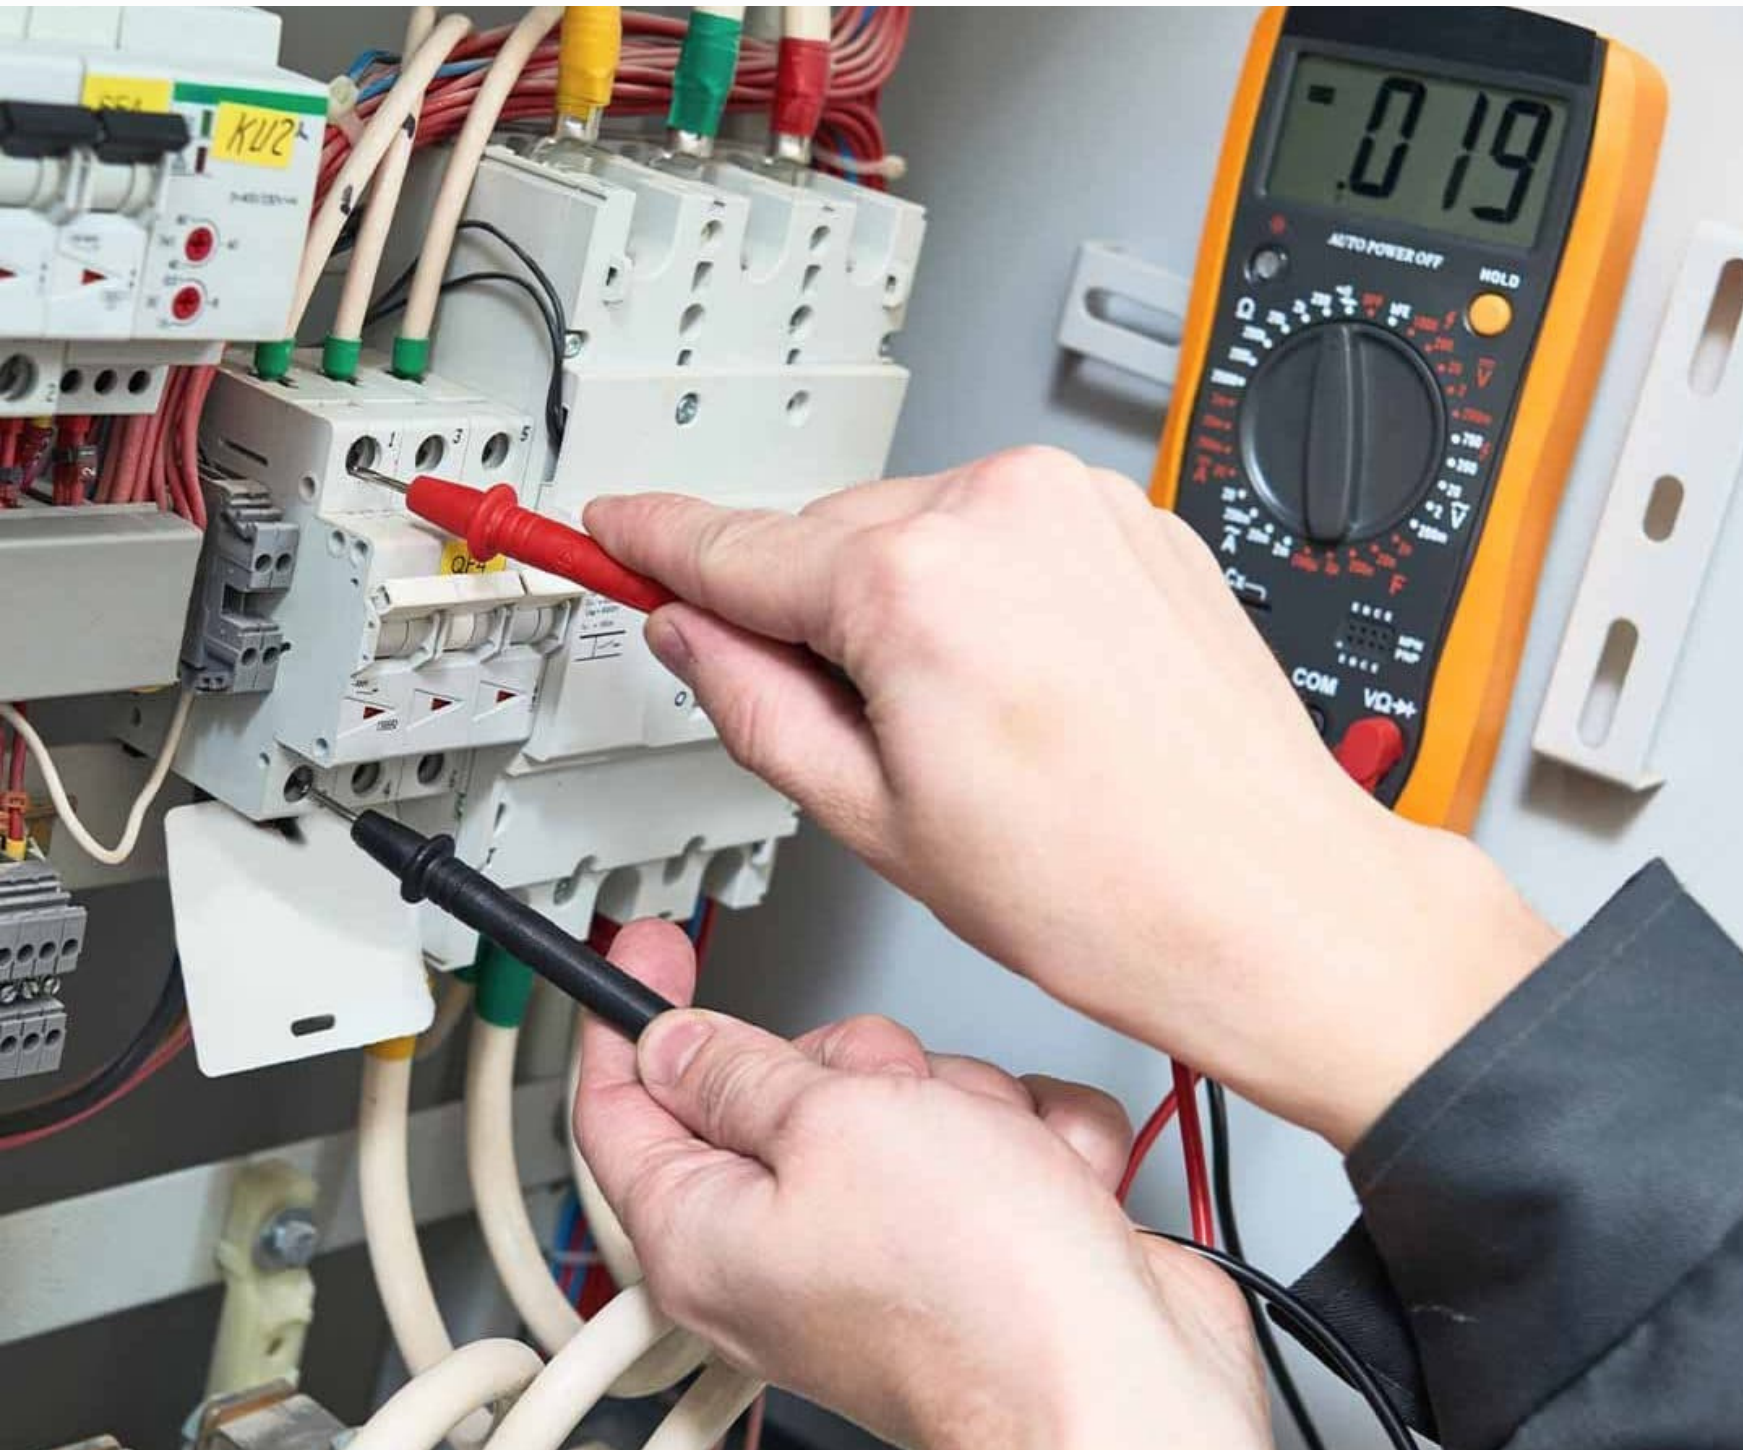

HOW TO FILTER OUT THE RELIABLE ELECTRICAL COMPANIES ADELAIDE

There are few qualities you should look for when choosing electrical companies Adelaide. In fact, we look for these same qualities when selecting members for our team. We only employ people who share our drive to be the best and demonstrate a good work ethic. In more detail, here's some of the qualities that will help you rule out the unreliable electricians!

- **Transparency:** a team you can trust will be upfront about pricing. We always inform you if there's additional work involved to prevent unwanted surprises!
- **Attention to detail:** While efficiency is important, you can't afford to rush electrical work. We approach every task with care and caution.
- **Punctuality:** In consideration of the client's schedule, it's important to take deadlines seriously. We look at every situation from the customer's perspective, and that's what sets us apart from the other electrical companies Adelaide!

So, if you're looking for prompt service and reliable advice, call iElectrical on [(08) 8120 0978](tel:0881200978).