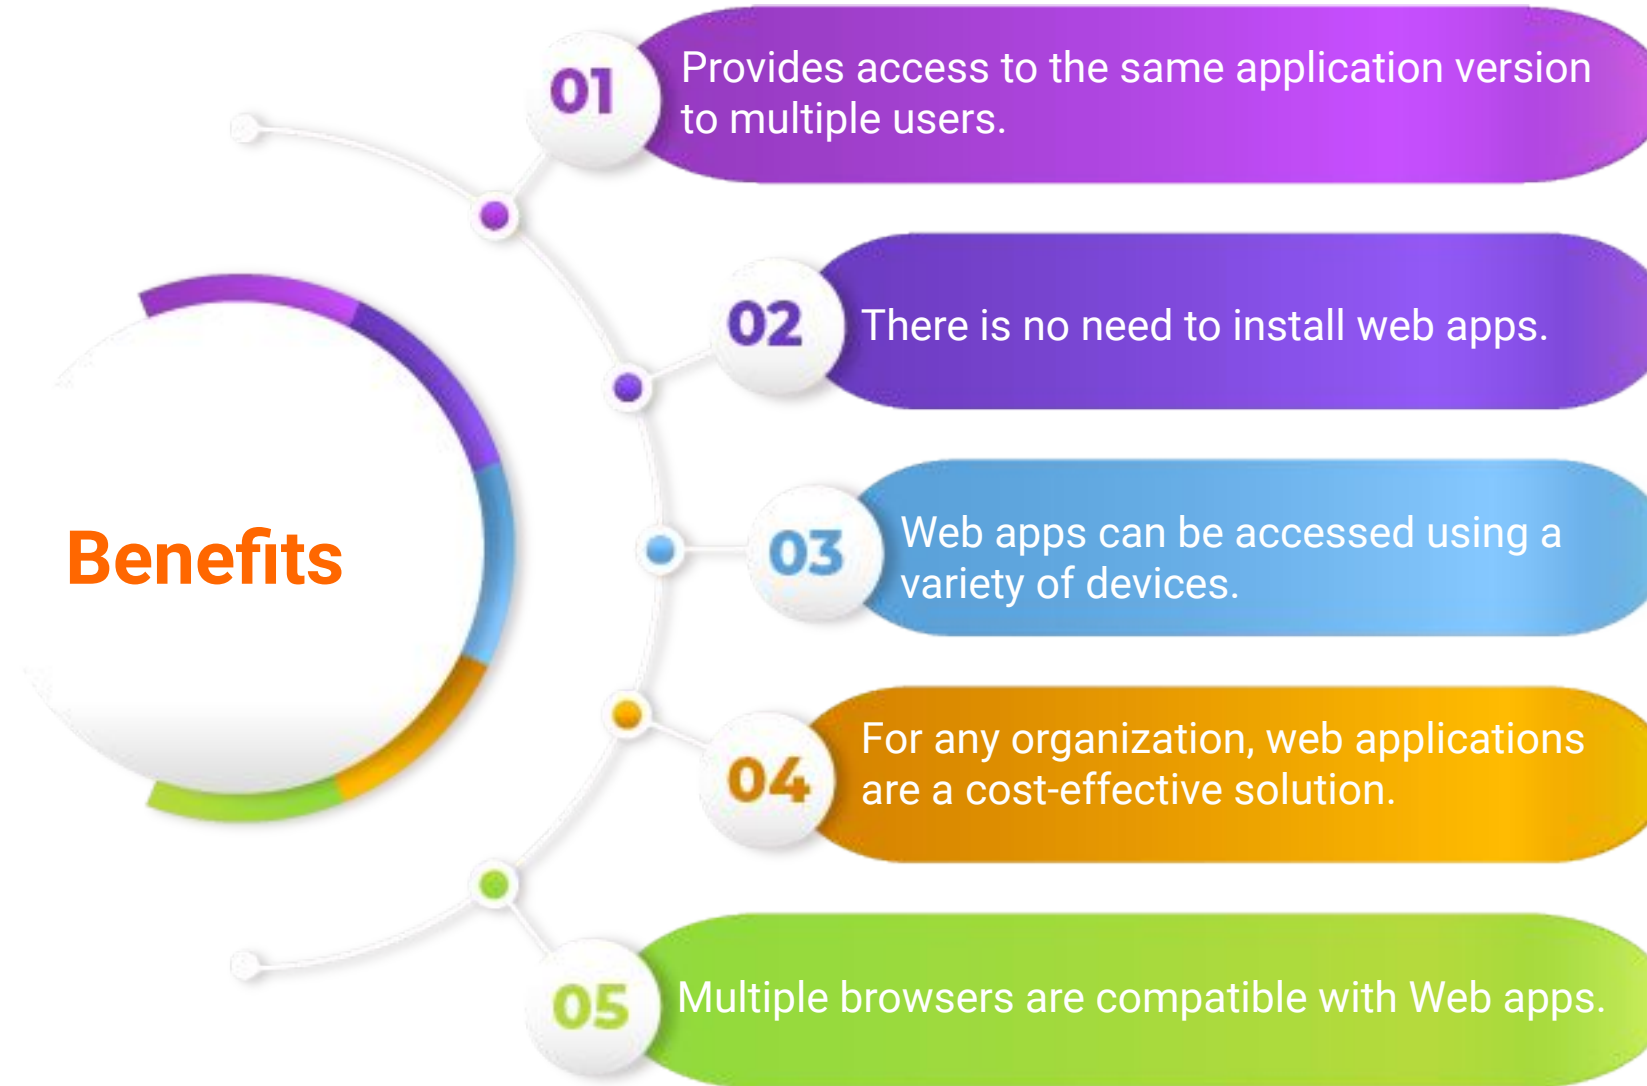

A Web App is accessed by the user over the Internet, which is a major difference between a mobile app and a Web App. You can access the mobile web app both online as well as offline since it's a separate app that you download to your phone. Creating such apps requires the help of application development companies.

Application programs stored on a remote server and delivered over the Internet via a browser interface are called Web applications (Web apps).

An individual or organization can use web applications for a multitude of purposes, and web applications can be created For various uses.

## How does It work?

A web app can be accessed with just an internet connection. To access your app, you must use a web browser like Safari, Mozilla Firefox, or Google Chrome. Your web application must comply with three elements to function:

- A web server that can handle client requests.
- An application server to handle the request.
- A database to store the information.